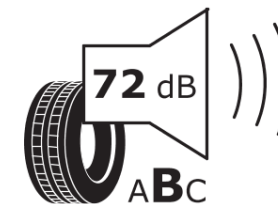

ENERG

RIKEN

281743

225/55R16 95 H

C1