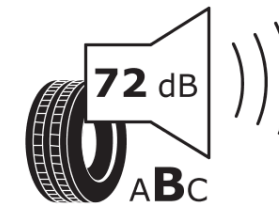

ENERG

MICHELIN

284524

255/40R18 99 Y

C1