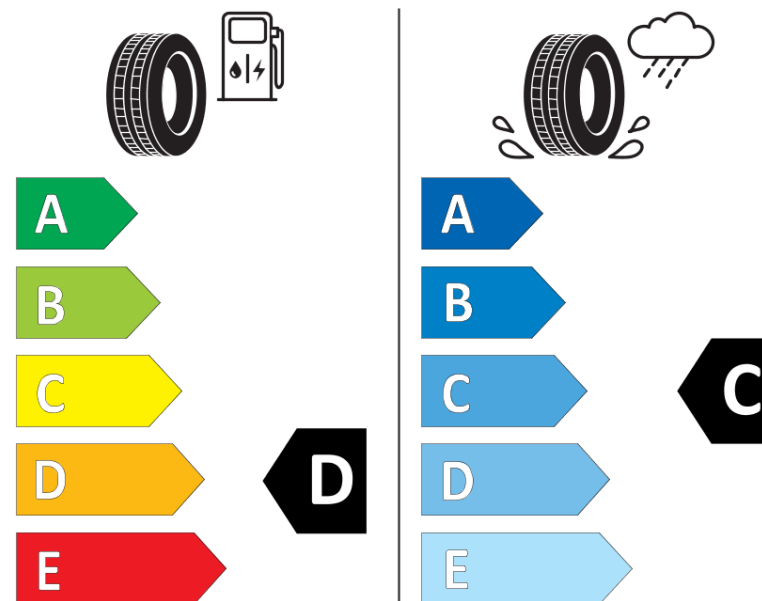

Product Information Sheet

Delegated Regulation (EU) 2020/740

Supplier name or trademark	TIGAR
Commercial name or trade designation	ALL SEASON
Tyre type identifier	284931
Tyre size designation	165/65R14
Load-capacity index	79
Speed category symbol	T
Fuel efficiency class	D
Wet grip class	C
External rolling noise class	B
External rolling noise value	69 dB
Severe snow tyre	Yes
Ice tyre	No
Date of start of production	20/18
Date of end of production	
Load version	SL
Additional information	165/65 R14 79T TL ALL SEASON TG

ENERG

TIGAR

284931

165/65R14 79 T

C1

2020/740