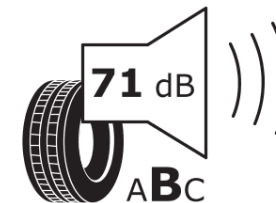

Product Information Sheet

Delegated Regulation (EU) 2020/740

Supplier name or trademark	MICHELIN
Commercial name or trade designation	4X4 DIAMARIS N0
Tyre type identifier	285470
Tyre size designation	235/65R17
Load-capacity index	108
Speed category symbol	V
Fuel efficiency class	C
Wet grip class	B
External rolling noise class	B
External rolling noise value	71 dB
Severe snow tyre	No
Ice tyre	No
Date of start of production	42/00
Date of end of production	
Load version	XL
Additional information	235/65 R 17 108V 4X4 DIAMARIS EXTRA LOAD TL N0 MI

ENERG

MICHELIN

285470

235/65R17 108 V

C1

2020/740