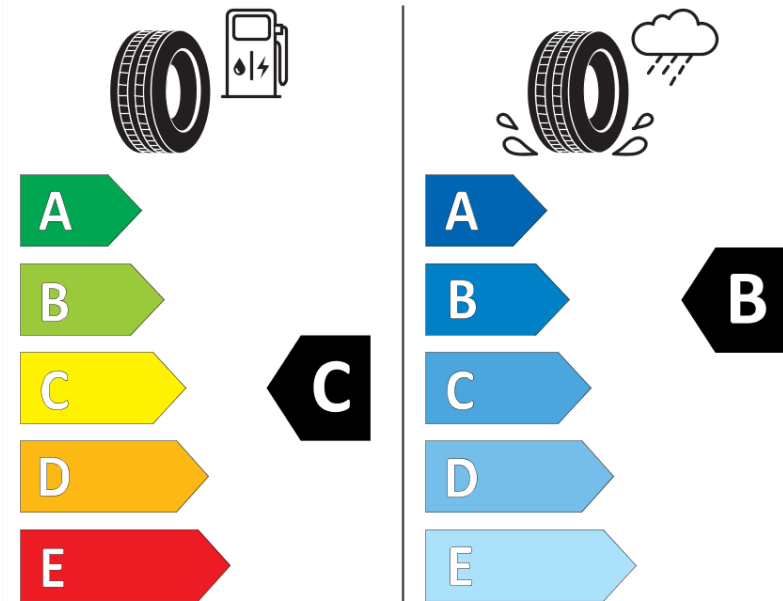

Product Information Sheet

Delegated Regulation (EU) 2020/740

Supplier name or trademark	MICHELIN
Commercial name or trade designation	4X4 DIAMARIS N0
Tyre type identifier	285470
Tyre size designation	235/65R17
Load-capacity index	108
Speed category symbol	V
Fuel efficiency class	C
Wet grip class	B
External rolling noise class	B
External rolling noise value	71 dB
Severe snow tyre	No
Ice tyre	No
Date of start of production	42/00
Date of end of production	
Load version	XL
Additional information	235/65 R 17 108V 4X4 DIAMARIS EXTRA LOAD TL N0 MI

ENERG

MICHELIN

285470

235/65R17 108 V

C1

2020/740