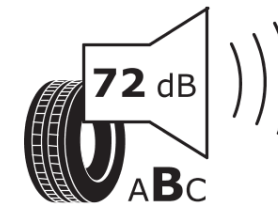

Product Information Sheet

Delegated Regulation (EU) 2020/740

Supplier name or trademark	TAURUS
Commercial name or trade designation	ICE
Tyre type identifier	286156
Tyre size designation	205/65R16
Load-capacity index	99
Speed category symbol	T
Fuel efficiency class	D
Wet grip class	C
External rolling noise class	B
External rolling noise value	72 dB
Severe snow tyre	Yes
Ice tyre	No
Date of start of production	39/17
Date of end of production	
Load version	XL
Additional information	205/65R16 99T XL TL ICE TA

ENERG

TAURUS

286156

205/65R16 99 T

C1

2020/740