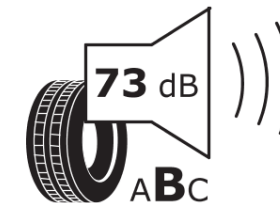

ENERG

MICHELIN

286675

265/40R22 106 W XL

C1