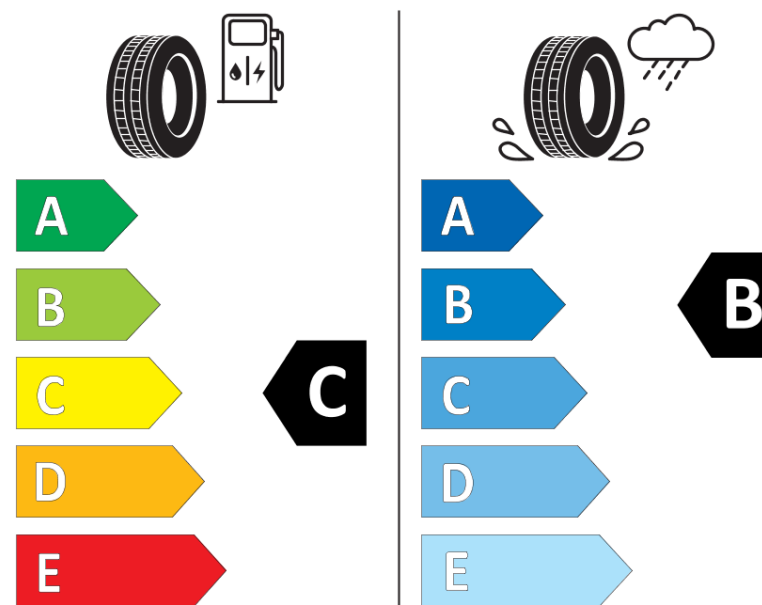

Product Information Sheet

Delegated Regulation (EU) 2020/740

Supplier name or trademark	TIGAR
Commercial name or trade designation	ROAD AGILE S VG
Tyre type identifier	287631
Tyre size designation	315/80R22.5
Load-capacity index	156
Load-capacity index (Load index for Dual mounting)	150
Speed category symbol	L
Fuel efficiency class	C
Wet grip class	B
External rolling noise class	A
External rolling noise value	70 dB
Severe snow tyre	Yes
Date of start of production	44/15
Date of end of production	
Additional information	315/80R22.5 ROAD AGILE S TL 156/150L VG TG
Load-capacity index (Single Load index for additional service description)	
Load-capacity index (Dual Load index for additional service description)	
Speed category symbol (for Additional Service Description)	

ENERG

TIGAR

287631

315/80R22.5 156/150 L

C3

2020/740