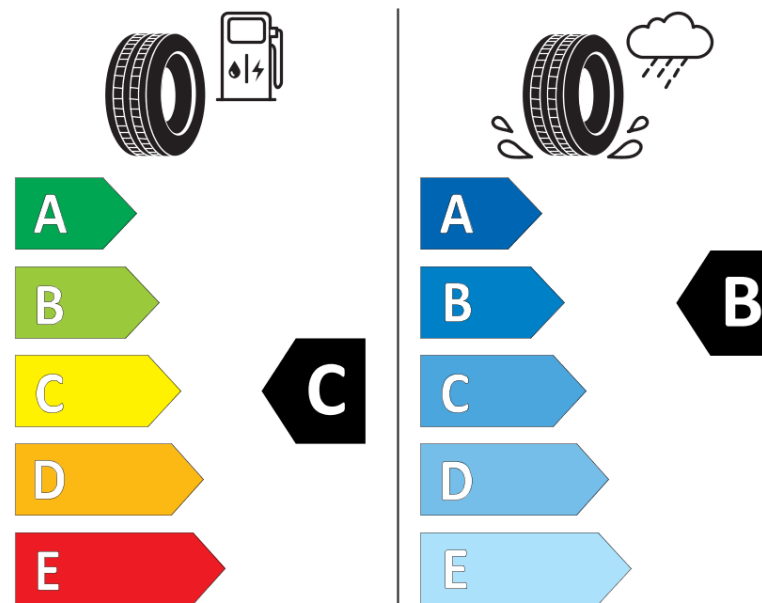

Product Information Sheet

Delegated Regulation (EU) 2020/740

Supplier name or trademark	TIGAR
Commercial name or trade designation	ROAD AGILE S VG
Tyre type identifier	287631
Tyre size designation	315/80R22.5
Load-capacity index	156
Load-capacity index (Load index for Dual mounting)	150
Speed category symbol	L
Fuel efficiency class	C
Wet grip class	B
External rolling noise class	A
External rolling noise value	70 dB
Severe snow tyre	Yes
Date of start of production	44/15
Date of end of production	
Additional information	315/80R22.5 ROAD AGILE S TL 156/150L VG TG
Load-capacity index (Single Load index for additional service description)	
Load-capacity index (Dual Load index for additional service description)	

Speed category symbol (for Additional Service Description)

ENERG

TIGAR

287631

315/80R22.5 156/150 L

C3

2020/740