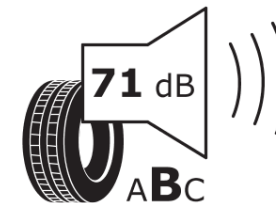

Product Information Sheet

Delegated Regulation (EU) 2020/740

Supplier name or trademark	MICHELIN
Commercial name or trade designation	PILOT SPORT 4 S DT1
Tyre type identifier	288392
Tyre size designation	265/30ZR19
Load-capacity index	93
Speed category symbol	(Y)
Fuel efficiency class	D
Wet grip class	A
External rolling noise class	B
External rolling noise value	71 dB
Severe snow tyre	No
Ice tyre	No
Date of start of production	14/20
Date of end of production	
Load version	XL
Additional information	265/30 ZR19 (93Y) XL TL PILOT SPORT 4 S DT1 MI

ENERG

MICHELIN

288392

265/30ZR19 (93Y) XL

C1

2020/740