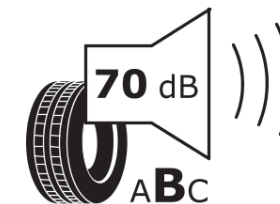

Product Information Sheet

Delegated Regulation (EU) 2020/740

Supplier name or trademark	RIKEN
Commercial name or trade designation	ALL SEASON
Tyre type identifier	288414
Tyre size designation	205/50ZR17
Load-capacity index	93
Speed category symbol	W
Fuel efficiency class	D
Wet grip class	C
External rolling noise class	B
External rolling noise value	70 dB
Severe snow tyre	Yes
Ice tyre	No
Date of start of production	25/20
Date of end of production	
Load version	XL
Additional information	205/50 ZR17 93W XL TL ALL SEASON RI

ENERG

RIKEN

288414

205/50ZR17 93 W

C1

2020/740