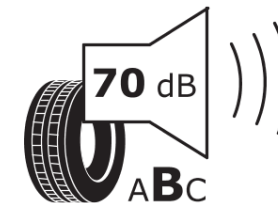

Product Information Sheet

Delegated Regulation (EU) 2020/740

Supplier name or trademark	TAURUS
Commercial name or trade designation	ALL SEASON
Tyre type identifier	289065
Tyre size designation	215/60R17
Load-capacity index	100
Speed category symbol	V
Fuel efficiency class	D
Wet grip class	C
External rolling noise class	B
External rolling noise value	70 dB
Severe snow tyre	Yes
Ice tyre	No
Date of start of production	25/20
Date of end of production	
Load version	XL
Additional information	215/60 R17 100V XL TL ALL SEASON TA

ENERG

TAURUS

289065

215/60R17 100 V XL

C1

2020/740