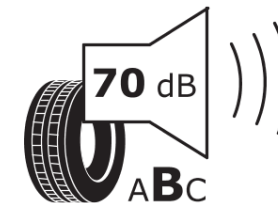

Product Information Sheet

Delegated Regulation (EU) 2020/740

Supplier name or trademark	MICHELIN
Commercial name or trade designation	PILOT ALPIN PA4 AO
Tyre type identifier	290659
Tyre size designation	235/45R19
Load-capacity index	99
Speed category symbol	V
Fuel efficiency class	D
Wet grip class	C
External rolling noise class	B
External rolling noise value	70 dB
Severe snow tyre	Yes
Ice tyre	No
Date of start of production	37/12
Date of end of production	
Load version	XL
Additional information	235/45R19 99V EXTRA LOAD TL PILOT ALPIN PA4 AO GRNX MI

ENERG

MICHELIN

290659

235/45R19 99 V

C1

2020/740