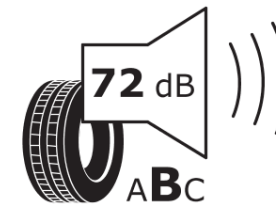

ENERG

MICHELIN

291118

255/70R16 115 H

C1