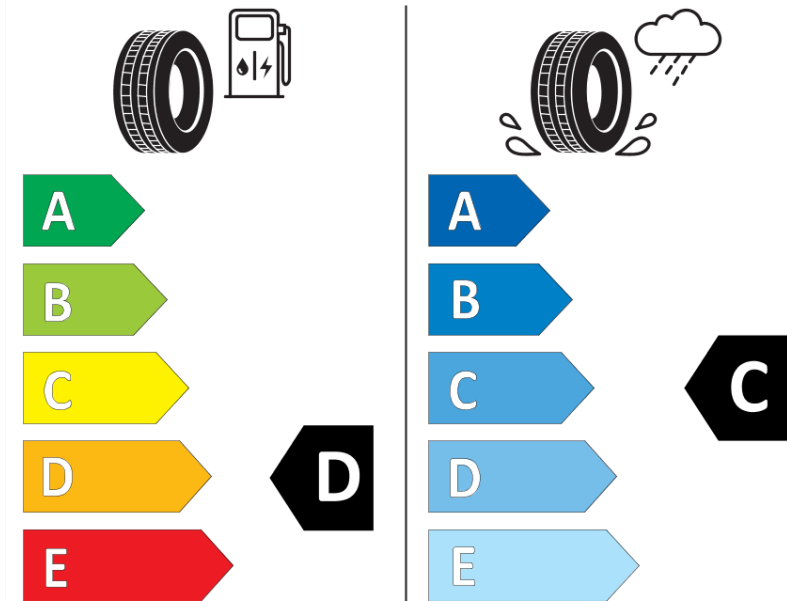

Product Information Sheet

Delegated Regulation (EU) 2020/740

Supplier name or trademark	TAURUS
Commercial name or trade designation	TOURING
Tyre type identifier	291350
Tyre size designation	155/70R13
Load-capacity index	75
Speed category symbol	T
Fuel efficiency class	D
Wet grip class	C
External rolling noise class	B
External rolling noise value	68 dB
Severe snow tyre	No
Ice tyre	No
Date of start of production	37/16
Date of end of production	
Load version	SL
Additional information	155/70 R13 75T TL TOURING TA

ENERG

TAURUS

291350

155/70R13 75 T

C1

2020/740