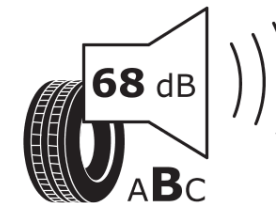

ENERG

TAURUS

291350

155/70R13 75 T

C1