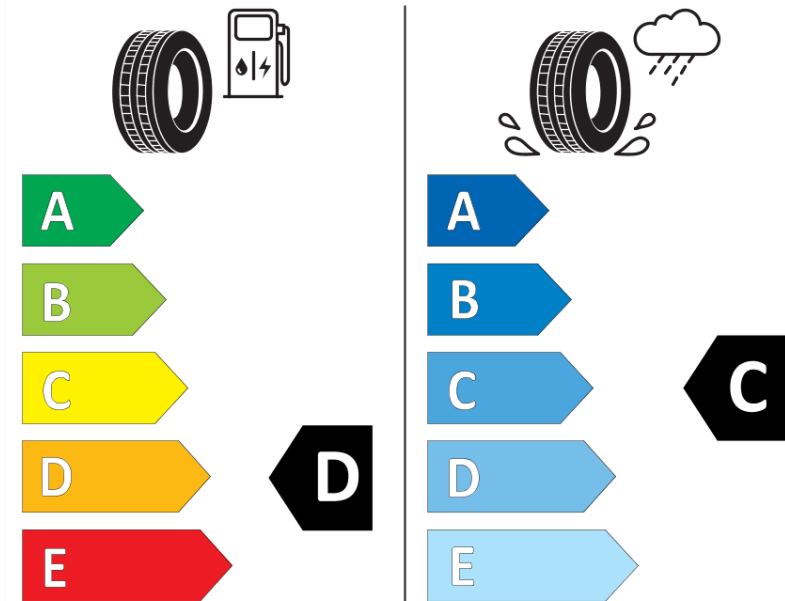

Product Information Sheet

Delegated Regulation (EU) 2020/740

Supplier name or trademark	IDILIS
Commercial name or trade designation	ALL SEASON
Tyre type identifier	291503
Tyre size designation	225/45R17
Load-capacity index	94
Speed category symbol	V
Fuel efficiency class	D
Wet grip class	C
External rolling noise class	B
External rolling noise value	70 dB
Severe snow tyre	Yes
Ice tyre	No
Date of start of production	25/20
Date of end of production	
Load version	XL
Additional information	225/45 R17 94V XL TL ALL SEASON ID

ENERG

IDILIS

291503

225/45R17 94 V XL

C1