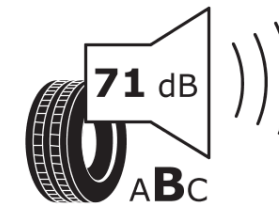

Product Information Sheet

Delegated Regulation (EU) 2020/740

Supplier name or trademark	MICHELIN
Commercial name or trade designation	PILOT SPORT CUP 2 *DT
Tyre type identifier	292106
Tyre size designation	265/35ZR19
Load-capacity index	98
Speed category symbol	(Y)
Fuel efficiency class	D
Wet grip class	C
External rolling noise class	B
External rolling noise value	71 dB
Severe snow tyre	No
Ice tyre	No
Date of start of production	15/14
Date of end of production	
Load version	XL
Additional information	265/35 ZR19 (98Y) XL TL PILOT SPORT CUP 2 *DT MI

ENERG

MICHELIN

292106

265/35ZR19 (98Y) XL

C1

2020/740