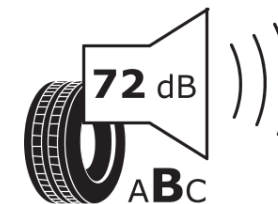

Product Information Sheet

Delegated Regulation (EU) 2020/740

Supplier name or trademark	RIKEN
Commercial name or trade designation	SNOW
Tyre type identifier	292184
Tyre size designation	215/55R17
Load-capacity index	94
Speed category symbol	H
Fuel efficiency class	D
Wet grip class	C
External rolling noise class	B
External rolling noise value	72 dB
Severe snow tyre	Yes
Ice tyre	No
Date of start of production	25/20
Date of end of production	
Load version	SL
Additional information	215/55 R17 94H TL SNOW RI

ENERG

RIKEN

292184

215/55R17 94 H

C1

2020/740