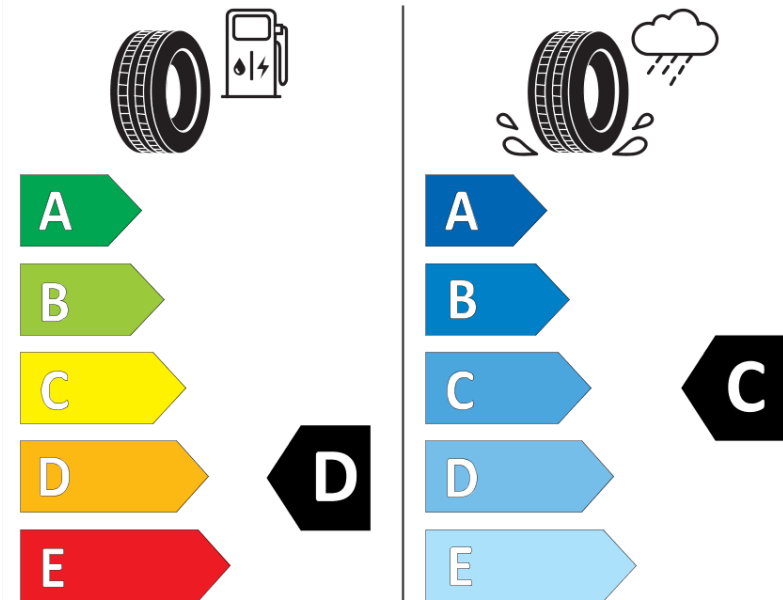

Product Information Sheet

Delegated Regulation (EU) 2020/740

Supplier name or trademark	RIKEN
Commercial name or trade designation	SNOW
Tyre type identifier	292184
Tyre size designation	215/55R17
Load-capacity index	94
Speed category symbol	H
Fuel efficiency class	D
Wet grip class	C
External rolling noise class	B
External rolling noise value	72 dB
Severe snow tyre	Yes
Ice tyre	No
Date of start of production	25/20
Date of end of production	
Load version	SL
Additional information	215/55 R17 94H TL SNOW RI

ENERG

RIKEN

292184

215/55R17 94 H

C1

2020/740