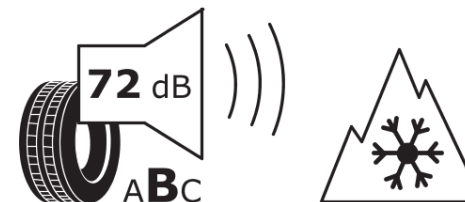

## Product Information Sheet

Delegated Regulation (EU) 2020/740

Supplier name or trademark	<b>KLEBER</b>
Commercial name or trade designation	<b>TRANSPRO 4S</b>
Tyre type identifier	<b>292918</b>
Tyre size designation	<b>195/65R16C</b>
Load-capacity index	<b>104</b>
Load-capacity index (Load index for Dual mounting)	<b>102</b>
Speed category symbol	<b>T</b>
Fuel efficiency class	<b>C</b>
Wet grip class	<b>B</b>
External rolling noise class	<b>B</b>
External rolling noise value	<b>72 dB</b>
Severe snow tyre	<b>Yes</b>
Date of start of production	<b>48/22</b>
Date of end of production	
Additional information	<b>195/65 R16C 104/102T TL TRANSPRO 4S KL</b>

Load-capacity index (Single Load index for additional service description)

Load-capacity index (Dual Load index for additional service description)

Speed category symbol (for Additional Service Description)

**KLEBER**

292918

195/65R16C 104/102 T

C2

2020/740