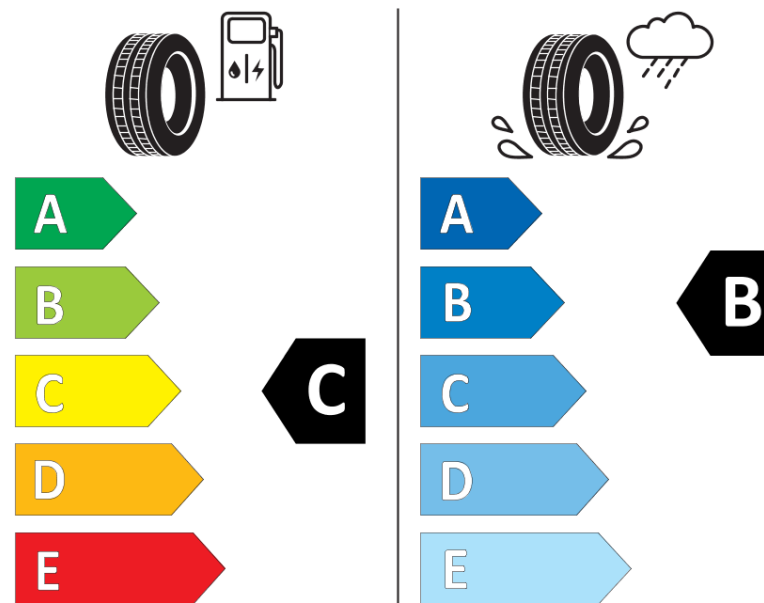

## Product Information Sheet

Delegated Regulation (EU) 2020/740

Supplier name or trademark	<b>KLEBER</b>
Commercial name or trade designation	<b>TRANSPRO 4S</b>
Tyre type identifier	<b>292918</b>
Tyre size designation	<b>195/65R16C</b>
Load-capacity index	<b>104</b>
Load-capacity index (Load index for Dual mounting)	<b>102</b>
Speed category symbol	<b>T</b>
Fuel efficiency class	<b>C</b>
Wet grip class	<b>B</b>
External rolling noise class	<b>B</b>
External rolling noise value	<b>72 dB</b>
Severe snow tyre	<b>Yes</b>
Date of start of production	<b>48/22</b>
Date of end of production	
Additional information	<b>195/65 R16C 104/102T TL TRANSPRO 4S KL</b>

Load-capacity index (Single Load index for additional service description)

Load-capacity index (Dual Load index for additional service description)

Speed category symbol (for Additional Service Description)

**KLEBER**

292918

195/65R16C 104/102 T

C2

2020/740