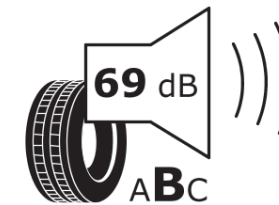

ENERG

MICHELIN

293744

235/60R18 103 V

C1