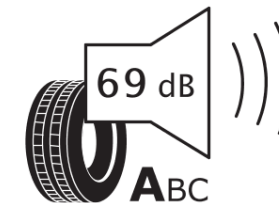

ENERG

MICHELIN

295546

255/45R20 101 H

C1