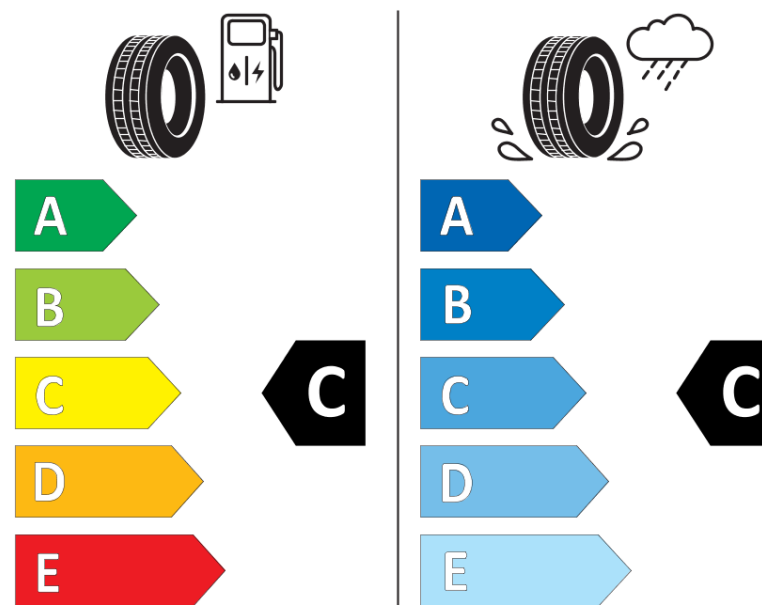

## Product Information Sheet

Delegated Regulation (EU) 2020/740

Supplier name or trademark	<b>ORIUM</b>
Commercial name or trade designation	<b>HIGH PERFORMANCE</b>
Tyre type identifier	<b>295570</b>
Tyre size designation	<b>205/55R16</b>
Load-capacity index	<b>91</b>
Speed category symbol	<b>H</b>
Fuel efficiency class	<b>C</b>
Wet grip class	<b>C</b>
External rolling noise class	<b>B</b>
External rolling noise value	<b>71 dB</b>
Severe snow tyre	<b>No</b>
Ice tyre	<b>No</b>
Date of start of production	<b>30/16</b>
Date of end of production	
Load version	<b>SL</b>
Additional information	<b>205/55 R16 91H TL HIGH PERFORMANCE OI</b>

# ENERG

**ORIUM**

295570

205/55R16 91 H

C1

2020/740