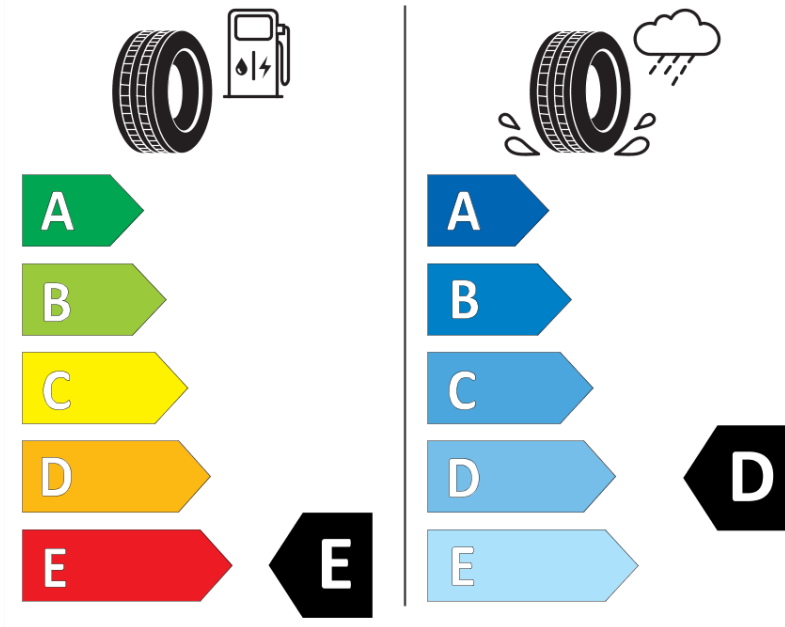

Product Information Sheet

Delegated Regulation (EU) 2020/740

Supplier name or trademark	TAURUS
Commercial name or trade designation	601
Tyre type identifier	295774
Tyre size designation	165/65R14
Load-capacity index	79
Speed category symbol	T
Fuel efficiency class	E
Wet grip class	D
External rolling noise class	B
External rolling noise value	68 dB
Severe snow tyre	Yes
Ice tyre	No
Date of start of production	29/14
Date of end of production	
Load version	SL
Additional information	165/65 R14 79T TL 601 TA

ENERG

TAURUS

295774

165/65R14 79 T

C1

2020/740