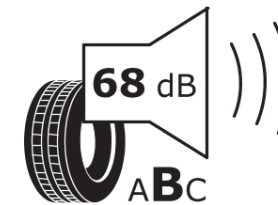

Product Information Sheet

Delegated Regulation (EU) 2020/740

Supplier name or trademark	TAURUS
Commercial name or trade designation	601
Tyre type identifier	295774
Tyre size designation	165/65R14
Load-capacity index	79
Speed category symbol	T
Fuel efficiency class	E
Wet grip class	D
External rolling noise class	B
External rolling noise value	68 dB
Severe snow tyre	Yes
Ice tyre	No
Date of start of production	29/14
Date of end of production	
Load version	SL
Additional information	165/65 R14 79T TL 601 TA

ENERG

TAURUS

295774

165/65R14 79 T

C1

2020/740