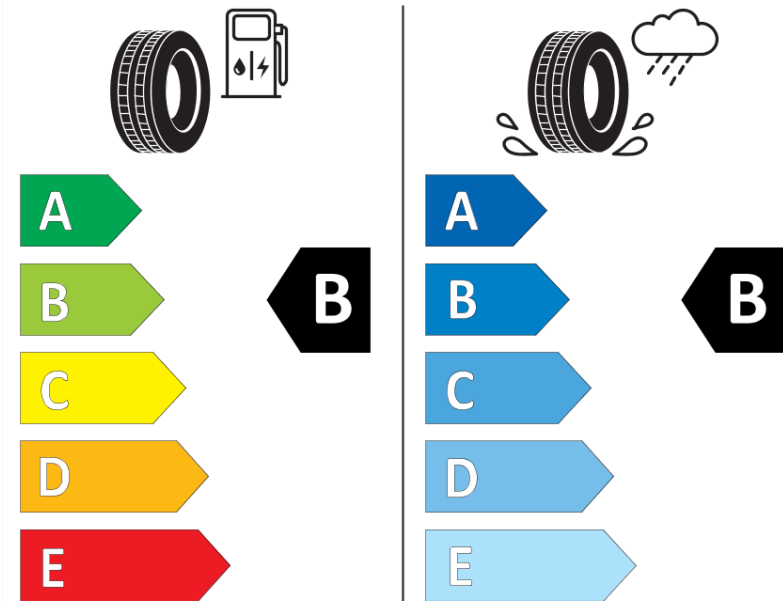

Product Information Sheet

Delegated Regulation (EU) 2020/740

Supplier name or trademark	MICHELIN
Commercial name or trade designation	PILOT SPORT EV LTS
Tyre type identifier	296924
Tyre size designation	285/45R20
Load-capacity index	112
Speed category symbol	W
Fuel efficiency class	B
Wet grip class	B
External rolling noise class	B
External rolling noise value	74 dB
Severe snow tyre	No
Ice tyre	No
Date of start of production	26/21
Date of end of production	
Load version	XL
Additional information	285/45 R20 112W XL TL PILOT SPORT EV LTS MI

ENERG

MICHELIN

296924

285/45R20 112 W XL

C1

2020/740