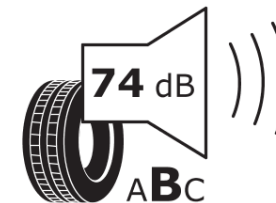

Product Information Sheet

Delegated Regulation (EU) 2020/740

Supplier name or trademark	MICHELIN
Commercial name or trade designation	PILOT SPORT EV LTS
Tyre type identifier	296924
Tyre size designation	285/45R20
Load-capacity index	112
Speed category symbol	W
Fuel efficiency class	B
Wet grip class	B
External rolling noise class	B
External rolling noise value	74 dB
Severe snow tyre	No
Ice tyre	No
Date of start of production	26/21
Date of end of production	
Load version	XL
Additional information	285/45 R20 112W XL TL PILOT SPORT EV LTS MI

ENERG

MICHELIN

296924

285/45R20 112 W XL

C1

2020/740