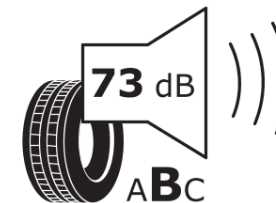

Product Information Sheet

Delegated Regulation (EU) 2020/740

Supplier name or trademark	TAURUS
Commercial name or trade designation	ROAD-TERRAIN
Tyre type identifier	299353
Tyre size designation	265/70R15
Load-capacity index	116
Speed category symbol	T
Fuel efficiency class	D
Wet grip class	D
External rolling noise class	B
External rolling noise value	73 dB
Severe snow tyre	No
Ice tyre	No
Date of start of production	13/19
Date of end of production	
Load version	XL
Additional information	265/70 R15 116T XL TL ROAD-TERRAIN TA

ENERG

TAURUS

299353

265/70R15 116 T

C1

2020/740