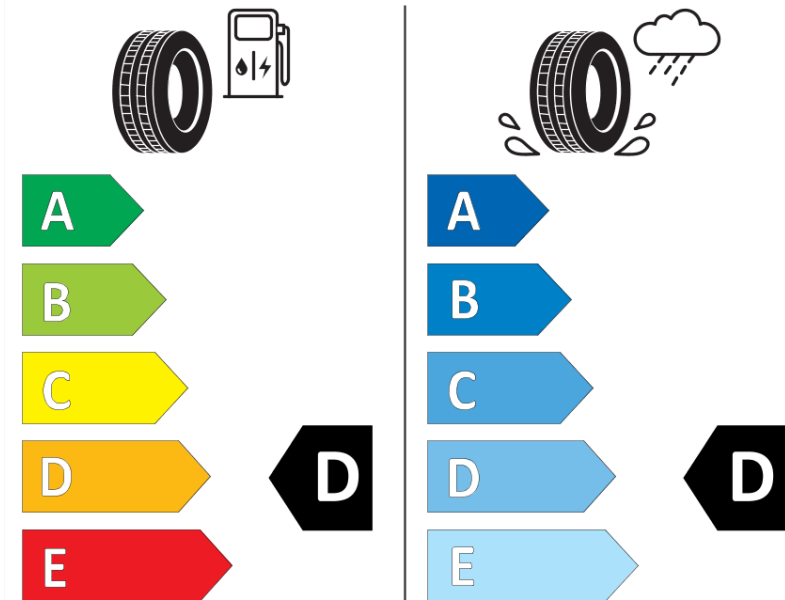

Product Information Sheet

Delegated Regulation (EU) 2020/740

Supplier name or trademark	TAURUS
Commercial name or trade designation	ROAD-TERRAIN
Tyre type identifier	299353
Tyre size designation	265/70R15
Load-capacity index	116
Speed category symbol	T
Fuel efficiency class	D
Wet grip class	D
External rolling noise class	B
External rolling noise value	73 dB
Severe snow tyre	No
Ice tyre	No
Date of start of production	13/19
Date of end of production	
Load version	XL
Additional information	265/70 R15 116T XL TL ROAD-TERRAIN TA

ENERG

TAURUS

299353

265/70R15 116 T

C1

2020/740