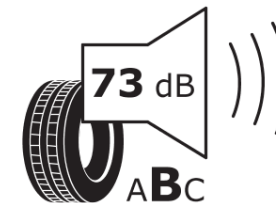

Product Information Sheet

Delegated Regulation (EU) 2020/740

Supplier name or trademark	MICHELIN
Commercial name or trade designation	PILOT SPORT 5 ENERGY
Tyre type identifier	299569
Tyre size designation	265/45R21
Load-capacity index	108
Speed category symbol	Y
Fuel efficiency class	A
Wet grip class	A
External rolling noise class	B
External rolling noise value	73 dB
Severe snow tyre	No
Ice tyre	No
Date of start of production	35/24
Date of end of production	
Load version	XL
Additional information	265/45R21 108Y XL TL PILOT SPORT 5 ENERGY MI

ENERG

MICHELIN

299569

265/45R21 108 Y XL

C1

2020/740