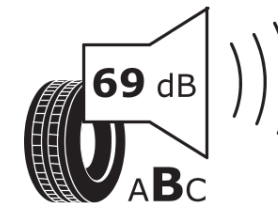

ENERG

RIKEN

299638

245/45ZR18 100 Y XL

C1