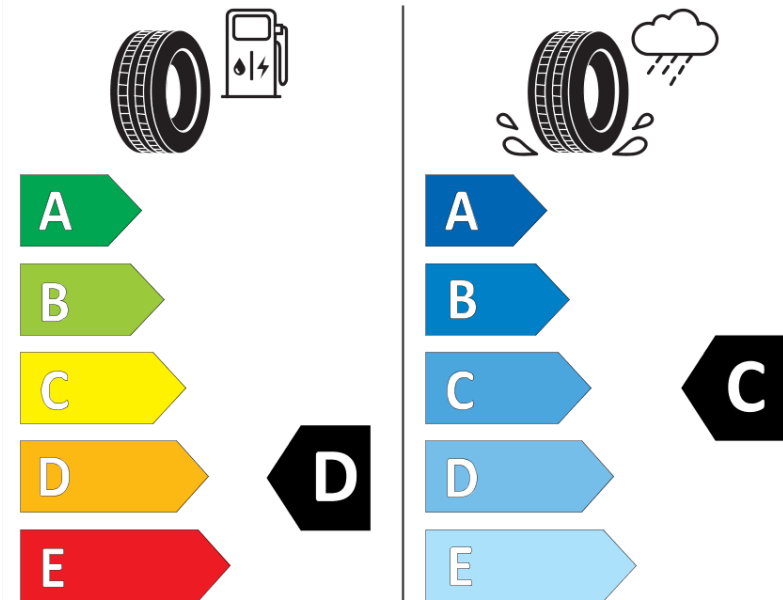

Product Information Sheet

Delegated Regulation (EU) 2020/740

Supplier name or trademark	RIKEN
Commercial name or trade designation	ALL SEASON
Tyre type identifier	299638
Tyre size designation	245/45ZR18
Load-capacity index	100
Speed category symbol	Y
Fuel efficiency class	D
Wet grip class	C
External rolling noise class	B
External rolling noise value	69 dB
Severe snow tyre	Yes
Ice tyre	No
Date of start of production	25/20
Date of end of production	
Load version	XL
Additional information	245/45 ZR18 100Y XL TL ALL SEASON RI

ENERG

RIKEN

299638

245/45ZR18 100 Y XL

C1