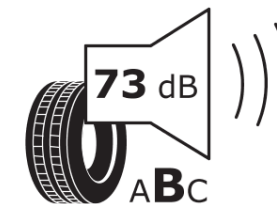

Product Information Sheet

Delegated Regulation (EU) 2020/740

Supplier name or trademark	MICHELIN
Commercial name or trade designation	PILOT SPORT 4 S MO1
Tyre type identifier	300179
Tyre size designation	295/30ZR20
Load-capacity index	101
Speed category symbol	(Y)
Fuel efficiency class	D
Wet grip class	B
External rolling noise class	B
External rolling noise value	73 dB
Severe snow tyre	No
Ice tyre	No
Date of start of production	45/14
Date of end of production	
Load version	XL
Additional information	295/30 ZR20 (101Y) XL TL PILOT SPORT 4 S MO1 MI

ENERG

MICHELIN

300179

295/30ZR20 (101Y) XL

C1

2020/740