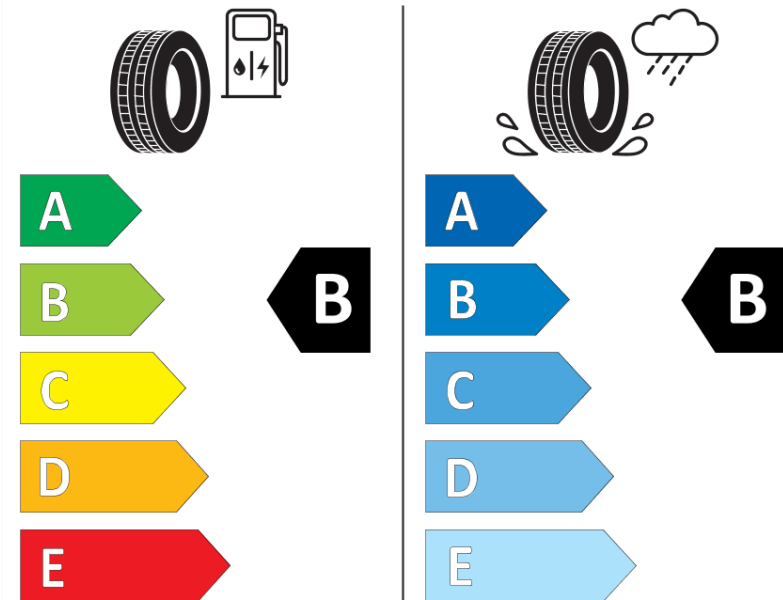

Product Information Sheet

Delegated Regulation (EU) 2020/740

Supplier name or trademark	MICHELIN
Commercial name or trade designation	CROSSCLIMATE 2
Tyre type identifier	300602
Tyre size designation	225/55R16
Load-capacity index	99
Speed category symbol	W
Fuel efficiency class	B
Wet grip class	B
External rolling noise class	B
External rolling noise value	71 dB
Severe snow tyre	Yes
Ice tyre	No
Date of start of production	42/19
Date of end of production	
Load version	XL
Additional information	225/55 R16 99W XL TL CROSSCLIMATE 2 MI

ENERG

MICHELIN

300602

225/55R16 99 W XL

C1