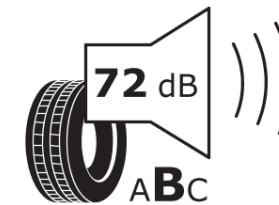

ENERG

MICHELIN

300674

255/40R22 103 Y XL

C1