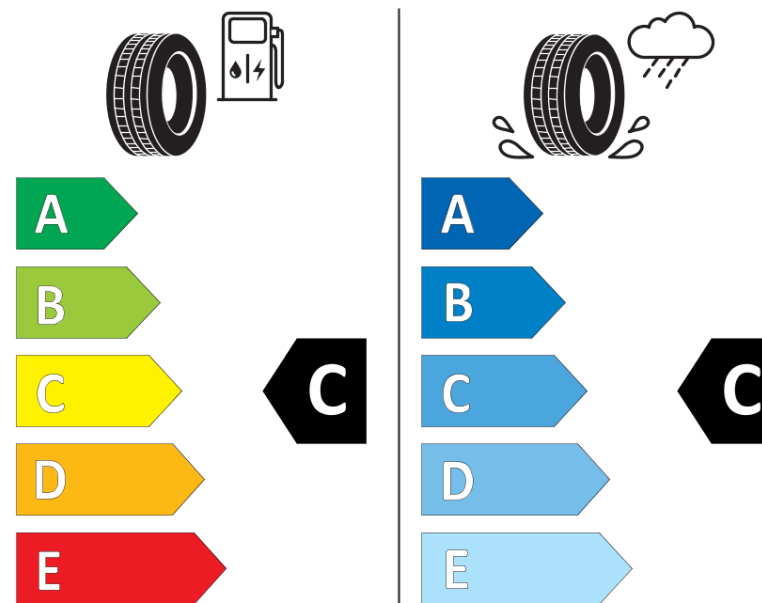

Product Information Sheet

Delegated Regulation (EU) 2020/740

Supplier name or trademark	KORMORAN
Commercial name or trade designation	SUV SNOW
Tyre type identifier	301227
Tyre size designation	235/60R18
Load-capacity index	107
Speed category symbol	H
Fuel efficiency class	C
Wet grip class	C
External rolling noise class	B
External rolling noise value	72 dB
Severe snow tyre	Yes
Ice tyre	No
Date of start of production	29/16
Date of end of production	
Load version	XL
Additional information	235/60 R18 107H XL TL SUV SNOW KO

ENERG

KORMORAN

301227

235/60R18 107 H

C1

2020/740