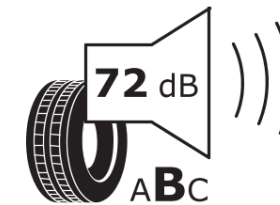

ENERG

MICHELIN

302513

245/45R19 102 V XL

C1