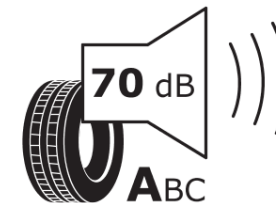

ENERG

MICHELIN

303098

265/30ZR20 (94Y) XL

C1