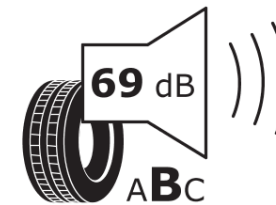

Product Information Sheet

Delegated Regulation (EU) 2020/740

Supplier name or trademark	MICHELIN
Commercial name or trade designation	PRIMACY 4+
Tyre type identifier	303143
Tyre size designation	195/55R16
Load-capacity index	87
Speed category symbol	H
Fuel efficiency class	C
Wet grip class	A
External rolling noise class	B
External rolling noise value	69 dB
Severe snow tyre	No
Ice tyre	No
Date of start of production	35/20
Date of end of production	
Load version	SL
Additional information	195/55 R16 87H TL PRIMACY 4+ MI

ENERG

MICHELIN

303143

195/55R16 87 H

C1

2020/740