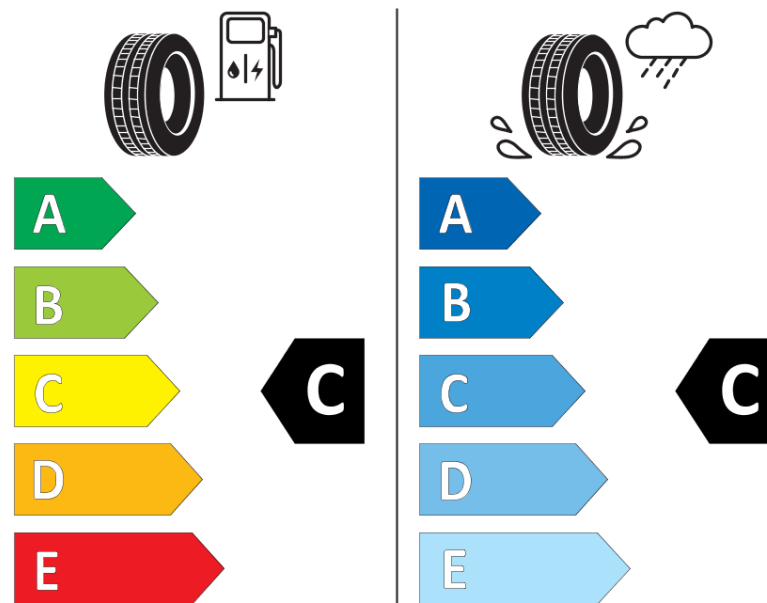

Product Information Sheet

Delegated Regulation (EU) 2020/740

| | |
|--------------------------------------|---|
| Supplier name or trademark | BFGOODRICH |
| Commercial name or trade designation | URBAN TERRAIN T/A |
| Tyre type identifier | 304268 |
| Tyre size designation | 255/65R16 |
| Load-capacity index | 113 |
| Speed category symbol | H |
| Fuel efficiency class | C |
| Wet grip class | C |
| External rolling noise class | B |
| External rolling noise value | 72 dB |
| Severe snow tyre | Yes |
| Ice tyre | No |
| Date of start of production | 44/14 |
| Date of end of production | |
| Load version | XL |
| Additional information | 255/65 R16 113H EXTRA LOAD TL URBAN TERRAIN T/A GO |

ENERG

BFGOODRICH

304268

255/65R16 113 H

C1

2020/740