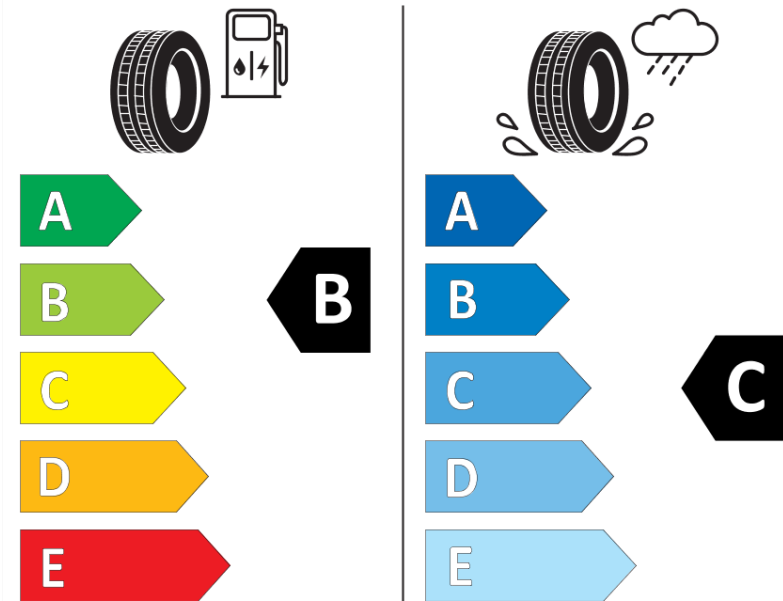

Product Information Sheet

Delegated Regulation (EU) 2020/740

Supplier name or trademark	MICHELIN
Commercial name or trade designation	LATITUDE TOUR HP JLR
Tyre type identifier	304956
Tyre size designation	255/55R19
Load-capacity index	111
Speed category symbol	W
Fuel efficiency class	B
Wet grip class	C
External rolling noise class	B
External rolling noise value	71 dB
Severe snow tyre	No
Ice tyre	No
Date of start of production	48/14
Date of end of production	
Load version	XL
Additional information	255/55 R19 111W XL TL LATITUDE TOUR HP JLR GRNX MI

ENERG

MICHELIN

304956

255/55R19 111 W

C1