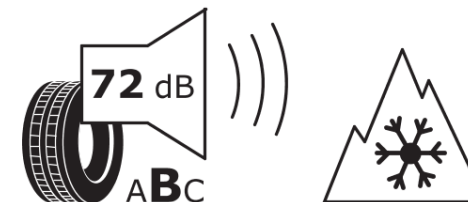

KLEBER

305518

215/65R16C 109/107 T

C2