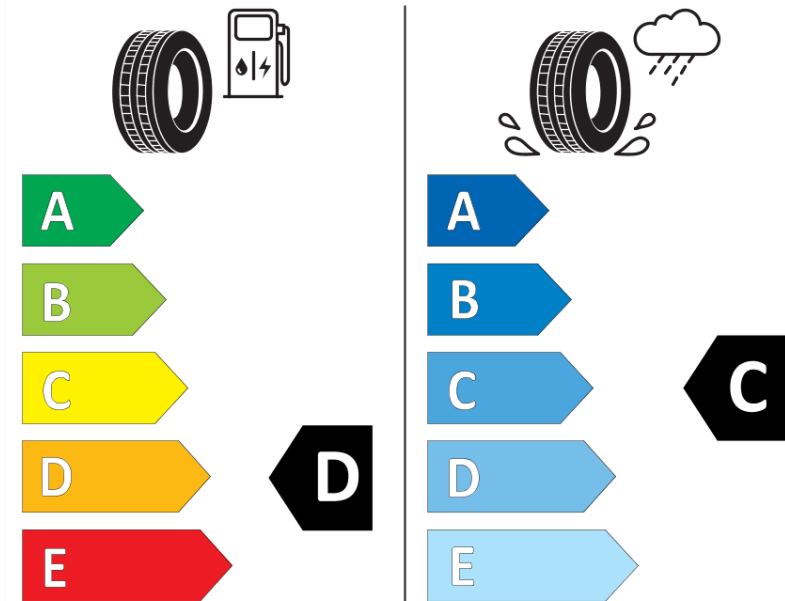

Product Information Sheet

Delegated Regulation (EU) 2020/740

Supplier name or trademark	ORIUM
Commercial name or trade designation	201
Tyre type identifier	305934
Tyre size designation	195/60R16
Load-capacity index	99
Load-capacity index (Load index for Dual mounting)	97
Speed category symbol	T
Fuel efficiency class	D
Wet grip class	C
External rolling noise class	B
External rolling noise value	73 dB
Severe snow tyre	Yes
Date of start of production	43/13
Date of end of production	
Additional information	195/60 R 16C 99/97T TL 201 OI
Load-capacity index (Single Load index for additional service description)	
Load-capacity index (Dual Load index for additional service description)	
Speed category symbol (for Additional Service Description)	

ENERG

ORIUM

305934

195/60R16 99/97 T

C2

2020/740