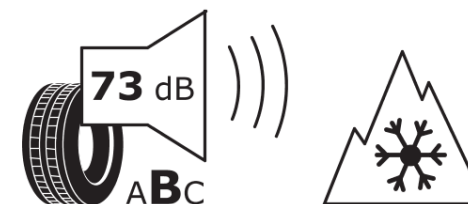

KORMORAN

307717

195/75R16C 107/105 R

C2