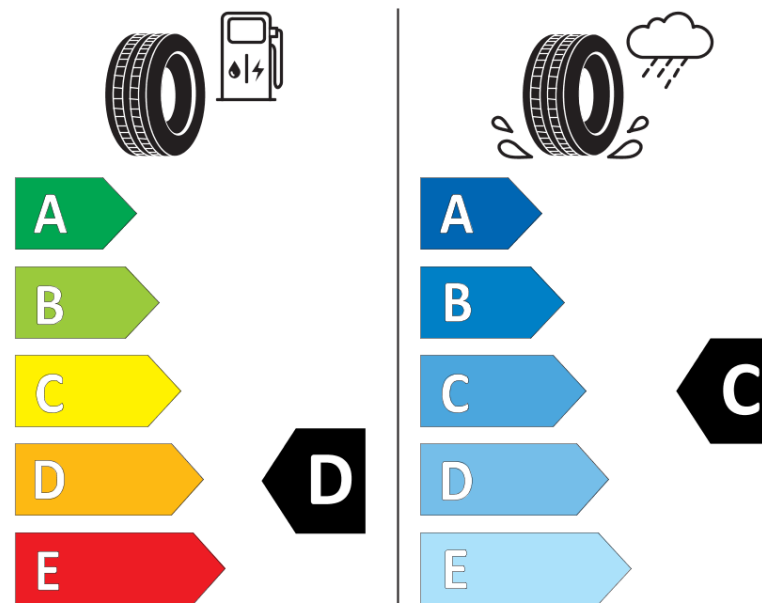

Product Information Sheet

Delegated Regulation (EU) 2020/740

Supplier name or trademark	KORMORAN
Commercial name or trade designation	VANPRO WINTER
Tyre type identifier	307717
Tyre size designation	195/75R16C
Load-capacity index	107
Load-capacity index (Load index for Dual mounting)	105
Speed category symbol	R
Fuel efficiency class	D
Wet grip class	C
External rolling noise class	B
External rolling noise value	73 dB
Severe snow tyre	Yes
Date of start of production	48/13
Date of end of production	
Additional information	195/75 R 16C 107/105R TL VANPRO WINTER KO
Load-capacity index (Single Load index for additional service description)	
Load-capacity index (Dual Load index for additional service description)	
Speed category symbol (for Additional Service Description)	

KORMORAN

307717

195/75R16C 107/105 R

C2

2020/740