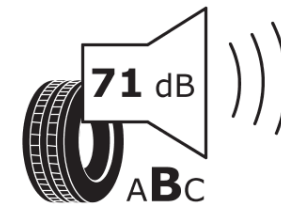

Product Information Sheet

Delegated Regulation (EU) 2020/740

Supplier name or trademark	MICHELIN
Commercial name or trade designation	PILOT SPORT 4 *
Tyre type identifier	308805
Tyre size designation	225/45R18
Load-capacity index	95
Speed category symbol	Y
Fuel efficiency class	C
Wet grip class	A
External rolling noise class	B
External rolling noise value	71 dB
Severe snow tyre	No
Ice tyre	No
Date of start of production	45/15
Date of end of production	
Load version	XL
Additional information	225/45 R18 95Y XL TL PILOT SPORT 4 * MI

ENERG

MICHELIN

308805

225/45R18 95 Y

C1

2020/740