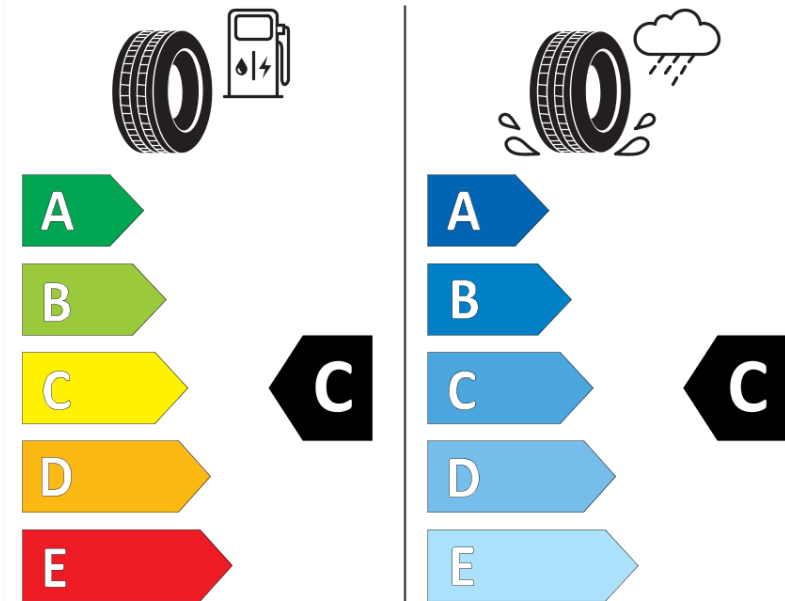

Product Information Sheet

Delegated Regulation (EU) 2020/740

Supplier name or trademark	MICHELIN
Commercial name or trade designation	PILOT ALPIN 5 MO1
Tyre type identifier	310086
Tyre size designation	305/30R21
Load-capacity index	104
Speed category symbol	W
Fuel efficiency class	C
Wet grip class	C
External rolling noise class	B
External rolling noise value	73 dB
Severe snow tyre	Yes
Ice tyre	No
Date of start of production	35/21
Date of end of production	
Load version	XL
Additional information	305/30 R21 104W XL TL PILOT ALPIN 5 MO1 MI

ENERG

MICHELIN

310086

305/30R21 104 W XL

C1