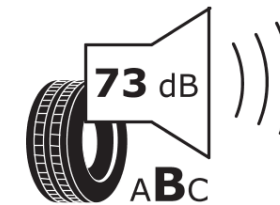

ENERG

MICHELIN

310086

305/30R21 104 W XL

C1