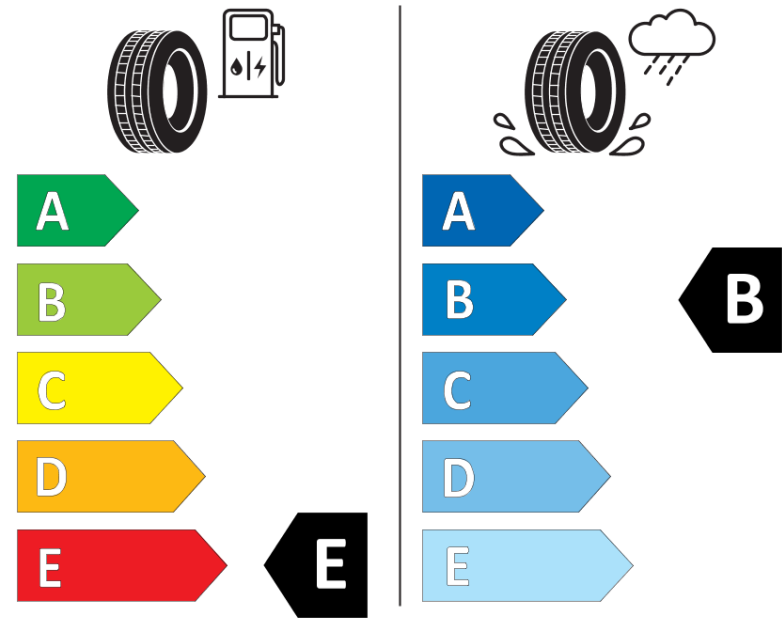

## Product Information Sheet

Delegated Regulation (EU) 2020/740

Supplier name or trademark	<b>MICHELIN</b>
Commercial name or trade designation	<b>ALPIN 5</b>
Tyre type identifier	<b>310416</b>
Tyre size designation	<b>225/45R17</b>
Load-capacity index	<b>91</b>
Speed category symbol	<b>V</b>
Fuel efficiency class	<b>E</b>
Wet grip class	<b>B</b>
External rolling noise class	<b>A</b>
External rolling noise value	<b>68 dB</b>
Severe snow tyre	<b>Yes</b>
Ice tyre	<b>No</b>
Date of start of production	<b>17/13</b>
Date of end of production	
Load version	<b>SL</b>
Additional information	<b>225/45 R17 91V TL ALPIN 5 ZP MI</b>

# ENERG

**MICHELIN**

310416

225/45R17 91 V

C1

2020/740