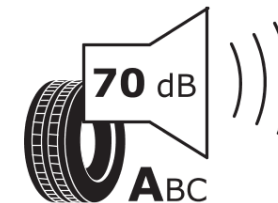

## Product Information Sheet

Delegated Regulation (EU) 2020/740

Supplier name or trademark	<b>MICHELIN</b>
Commercial name or trade designation	<b>PILOT ALPIN 5 SUV N0</b>
Tyre type identifier	<b>312659</b>
Tyre size designation	<b>275/50R19</b>
Load-capacity index	<b>112</b>
Speed category symbol	<b>V</b>
Fuel efficiency class	<b>C</b>
Wet grip class	<b>C</b>
External rolling noise class	<b>A</b>
External rolling noise value	<b>70 dB</b>
Severe snow tyre	<b>Yes</b>
Ice tyre	<b>No</b>
Date of start of production	<b>38/14</b>
Date of end of production	
Load version	<b>XL</b>
Additional information	<b>275/50 R19 112V EXTRA LOAD TL PILOT ALPIN 5 SUV N0 MI</b>

# ENERG

**MICHELIN**

312659

275/50R19 112 V

C1

2020/740