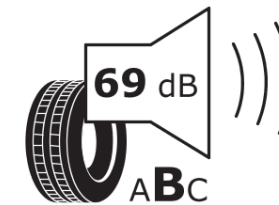

ENERG

MICHELIN

313605

225/50R17 94 Y

C1