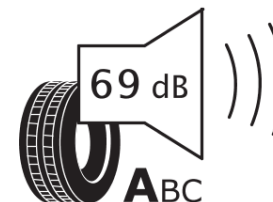

Product Information Sheet

Delegated Regulation (EU) 2020/740

Supplier name or trademark	KLEBER
Commercial name or trade designation	QUADRAXER SUV
Tyre type identifier	313849
Tyre size designation	215/50R18
Load-capacity index	92
Speed category symbol	W
Fuel efficiency class	C
Wet grip class	B
External rolling noise class	A
External rolling noise value	69 dB
Severe snow tyre	Yes
Ice tyre	No
Date of start of production	09/25
Date of end of production	
Load version	SL
Additional information	215/50R18 92W QUADRAXER SUV

ENERG

KLEBER

313849

215/50R18 92 W

C1

2020/740