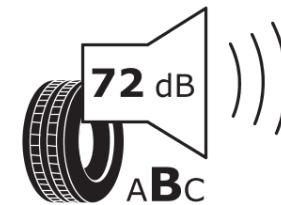

Product Information Sheet

Delegated Regulation (EU) 2020/740

Supplier name or trademark	MICHELIN
Commercial name or trade designation	E PRIMACY
Tyre type identifier	314415
Tyre size designation	255/50R19
Load-capacity index	107
Speed category symbol	H
Fuel efficiency class	A
Wet grip class	B
External rolling noise class	B
External rolling noise value	72 dB
Severe snow tyre	No
Ice tyre	No
Date of start of production	09/22
Date of end of production	
Load version	XL
Additional information	255/50 R19 107H XL E PRIMACY MI

ENERG

MICHELIN

314415

255/50R19 107 H XL

C1

2020/740