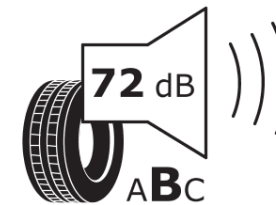

## Product Information Sheet

Delegated Regulation (EU) 2020/740

Supplier name or trademark	<b>MICHELIN</b>
Commercial name or trade designation	<b>PILOT SPORT 4</b>
Tyre type identifier	<b>316051</b>
Tyre size designation	<b>255/35ZR18</b>
Load-capacity index	<b>94</b>
Speed category symbol	<b>Y</b>
Fuel efficiency class	<b>D</b>
Wet grip class	<b>A</b>
External rolling noise class	<b>B</b>
External rolling noise value	<b>72 dB</b>
Severe snow tyre	<b>No</b>
Ice tyre	<b>No</b>
Date of start of production	<b>37/19</b>
Date of end of production	
Load version	<b>XL</b>
Additional information	<b>255/35ZR18 94Y XL TL PILOT SPORT 4 ZP MI</b>

# ENERG

**MICHELIN**

316051

255/35ZR18 94 Y XL

C1

2020/740