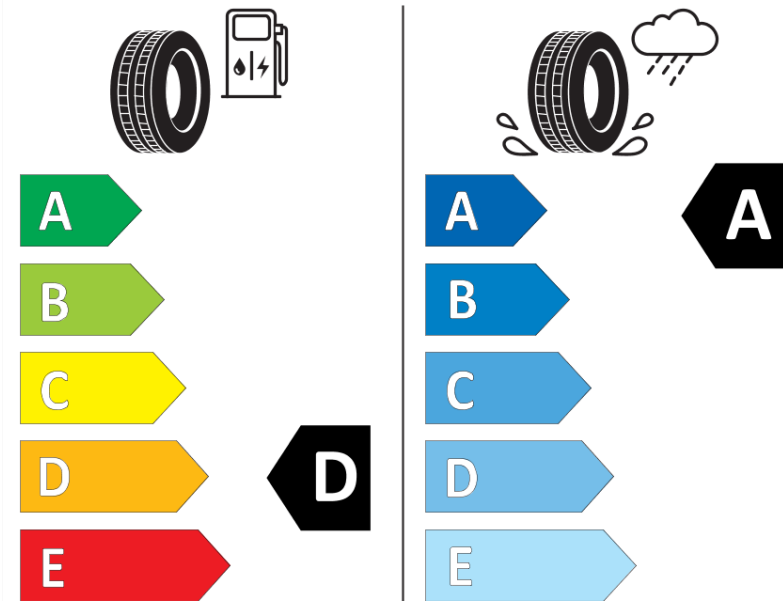

## Product Information Sheet

Delegated Regulation (EU) 2020/740

Supplier name or trademark	<b>MICHELIN</b>
Commercial name or trade designation	<b>PILOT SPORT 4</b>
Tyre type identifier	<b>316051</b>
Tyre size designation	<b>255/35ZR18</b>
Load-capacity index	<b>94</b>
Speed category symbol	<b>Y</b>
Fuel efficiency class	<b>D</b>
Wet grip class	<b>A</b>
External rolling noise class	<b>B</b>
External rolling noise value	<b>72 dB</b>
Severe snow tyre	<b>No</b>
Ice tyre	<b>No</b>
Date of start of production	<b>37/19</b>
Date of end of production	
Load version	<b>XL</b>
Additional information	<b>255/35ZR18 94Y XL TL PILOT SPORT 4 ZP MI</b>

# ENERG

**MICHELIN**

316051

255/35ZR18 94 Y XL

C1

2020/740