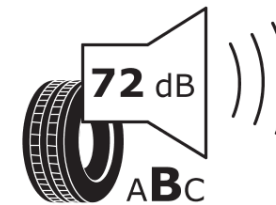

ENERG

MICHELIN

317621

255/45R20 105 Y

C1