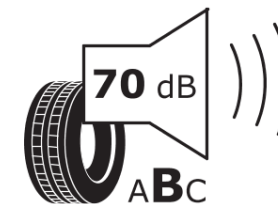

## Product Information Sheet

Delegated Regulation (EU) 2020/740

Supplier name or trademark	<b>MICHELIN</b>
Commercial name or trade designation	<b>PILOT ALPIN 5</b>
Tyre type identifier	<b>319060</b>
Tyre size designation	<b>235/45R19</b>
Load-capacity index	<b>95</b>
Speed category symbol	<b>V</b>
Fuel efficiency class	<b>D</b>
Wet grip class	<b>C</b>
External rolling noise class	<b>B</b>
External rolling noise value	<b>70 dB</b>
Severe snow tyre	<b>Yes</b>
Ice tyre	<b>No</b>
Date of start of production	<b>05/21</b>
Date of end of production	
Load version	<b>SL</b>
Additional information	<b>235/45 R19 95V TL PILOT ALPIN 5 ZP MI</b>

# ENERG

**MICHELIN**

319060

235/45R19 95 V

C1

2020/740