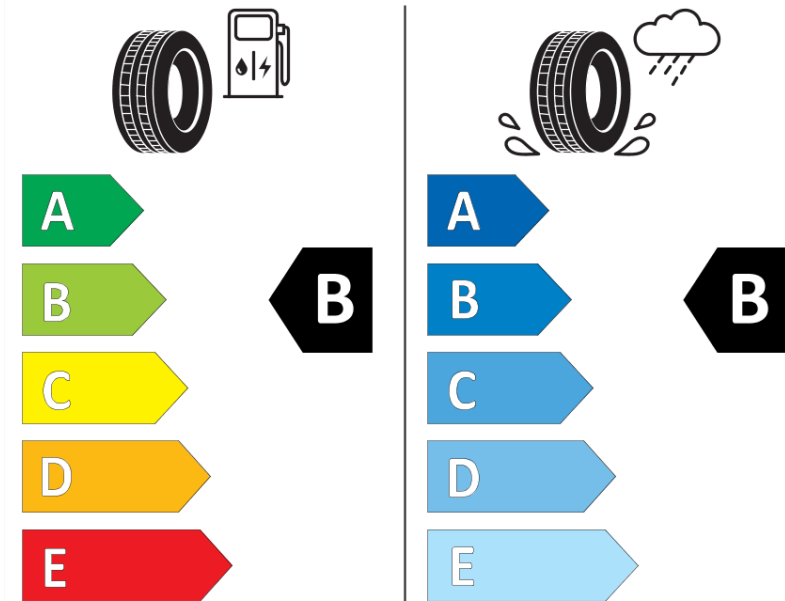

Product Information Sheet

Delegated Regulation (EU) 2020/740

| | |
|--------------------------------------|--|
| Supplier name or trademark | MICHELIN |
| Commercial name or trade designation | CROSSCLIMATE 2 |
| Tyre type identifier | 320364 |
| Tyre size designation | 275/40R19 |
| Load-capacity index | 105 |
| Speed category symbol | Y |
| Fuel efficiency class | B |
| Wet grip class | B |
| External rolling noise class | B |
| External rolling noise value | 71 dB |
| Severe snow tyre | Yes |
| Ice tyre | No |
| Date of start of production | 52/22 |
| Date of end of production | |
| Load version | XL |
| Additional information | 275/40 R19 105Y XL TL CROSSCLIMATE 2 MI |

ENERG

MICHELIN

320364

275/40R19 105 Y XL

C1

2020/740