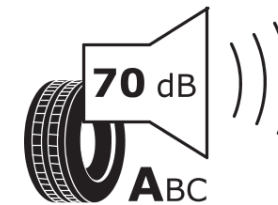

ENERG

MICHELIN

320613

275/45R20 110 Y

C1