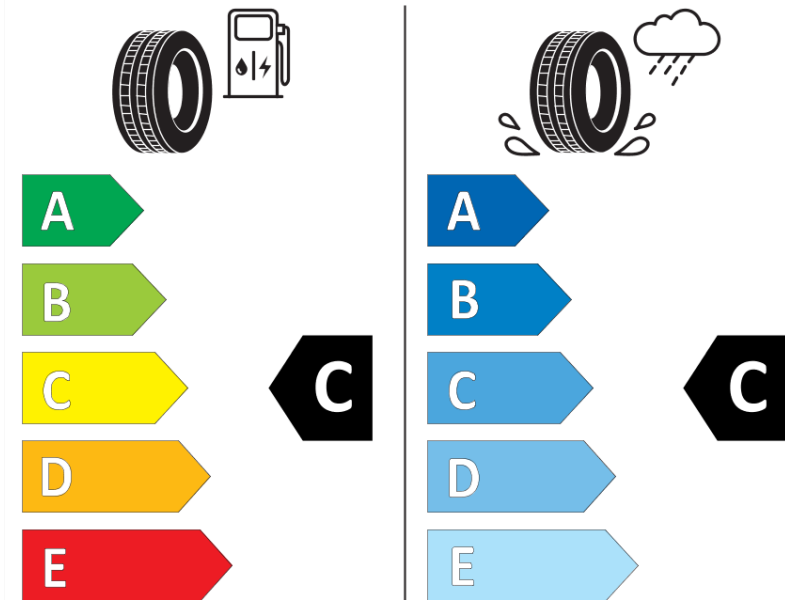

Product Information Sheet

Delegated Regulation (EU) 2020/740

Supplier name or trademark	TAURUS
Commercial name or trade designation	SUV ICE
Tyre type identifier	323078
Tyre size designation	215/65R16
Load-capacity index	102
Speed category symbol	T
Fuel efficiency class	C
Wet grip class	C
External rolling noise class	B
External rolling noise value	72 dB
Severe snow tyre	Yes
Ice tyre	No
Date of start of production	30/16
Date of end of production	
Load version	XL
Additional information	215/65 R16 102T XL TL SUV ICE TA

ENERG

TAURUS

323078

215/65R16 102 T

C1

2020/740