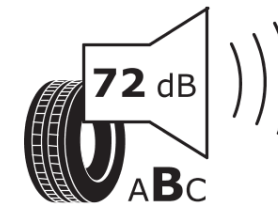

Product Information Sheet

Delegated Regulation (EU) 2020/740

Supplier name or trademark	TAURUS
Commercial name or trade designation	SUV ICE
Tyre type identifier	323078
Tyre size designation	215/65R16
Load-capacity index	102
Speed category symbol	T
Fuel efficiency class	C
Wet grip class	C
External rolling noise class	B
External rolling noise value	72 dB
Severe snow tyre	Yes
Ice tyre	No
Date of start of production	30/16
Date of end of production	
Load version	XL
Additional information	215/65 R16 102T XL TL SUV ICE TA

ENERG

TAURUS

323078

215/65R16 102 T

C1

2020/740